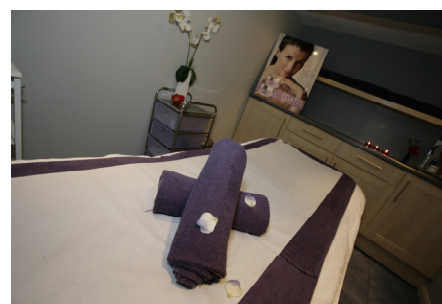

FAMILY MEMBERSHIP

2 adults & 2 children aged 5-15yrs	
	£82.00 per month
	£880.00 per annum
(Children under the age of 14 must be accompanied)