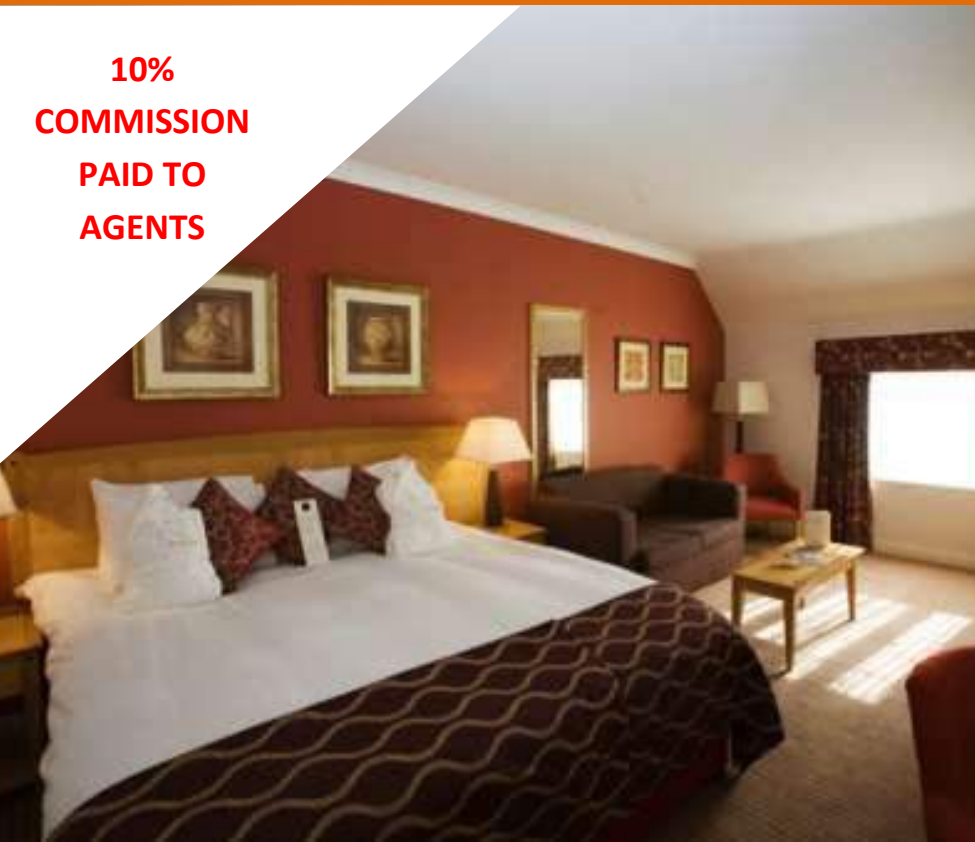

CISSWOOD HOUSE HOTEL

LONG TERM stays – with full Hotel facilities

In between homes? Delayed completion? Temporary place to stay?
Like to live in a hotel and be pampered?

**10%
COMMISSION
PAID TO
AGENTS**

In the countryside, close to Horsham, the Hotel offers the delights of a rural retreat, with all modern amenities. Log fires in winter, beautiful grounds in summer. Formal and casual dining, afternoon teas and cosy bar.

1 – 3 months £ 2250 per month (£74.00 per night)

3 months + £ 1995 per month (£65.60 per night)

Small supplement for double occupancy

Including: Maid Service, 24 hr Room Service, Continental breakfast, Gym, Pool, Jacuzzi, Sauna, Spa, Landscaped Gardens, Concierge, Television, Parking, Linen, Internet and coffee facilities.